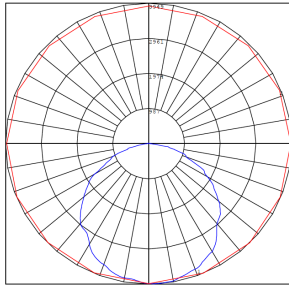

BUG Rating: B3-U3-G1

Area 65'x 65' Mounting Height: 9'

Other Views:

Close-up View

Side View

Back View

Performance Table: T8-EZX-PRO-4FT-12W-C

MODEL NO.	Wattage	Voltage	Lumens	Color Temp.	BUG Rating	LPW
T8-EZX-PRO-4FT-12W-40K-C	12W	120-277V	1560LM	4000K	B3-U3-G1	130
T8-EZX-PRO-4FT-12W-50K-C	12W	120-277V	1560LM	5000K	B3-U3-G1	130