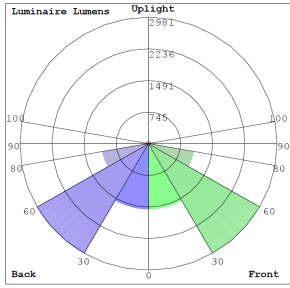

Photometrics: T8-EZX-PRO-4FT-12W-C

BUG Rating: B3-U3-G1