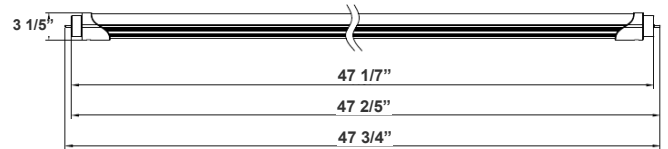

T8 SERIES

COMMERCIAL INDOOR LIGHTING

WESTGATE
THE FUTURE IS HERE...AND IT'S QUITE BRIGHT!

T8-EZX-PRO-4FT-12W-40K-C
T8-EZX-PRO-4FT-12W-50K-C

Customer Name: _____

Project Name: _____

Note: _____

Type: _____

Aluminum T8 Tube lamps switch from fluorescent tubes to LED, giving more cost efficiency by providing the same lumen output with less energy consumption. The LED tube offers a soft and bright light distribution.

47 3/4"(L) X 3 1/5" (D)

Features

- Type A + B (Dual UL)
- Type A: With Existing Ballast - UL No. E366061
- Type B: Ballast Override (AC Direct), Connect One End or Both Ends (Dual Function) - UL No. E342884
- 5-Year Warranty
- Clear PC Lens

Technical Specifications

Electrical:

- Voltage: 120-277V; 50/60Hz AC
- Power Factor: >0.90
- THD: <20%
- Wattage: 12W
- Efficacy: 130 LPW

Mechanical:

- Base Type: G13
- Clear PC Lens
- Aluminum Housing & PC lens
- Ambient Operating Temperature: -13°F to 113°F
- IP Rating: IP20 (Indoor)
- Shatterproof
- With Gold Wire
- Aluminum Back Channel

Lighting:

- No Mercury And Virtually No UV Emission.
- Total Lumens: 1560LM
- Color Temperatures: 4000K/5000K
- Color Rendering Index: CRI ≥ 80
- Beam Angle: 120°
- Rated life: 50,000 Hrs
- Compatible with fluorescent Emergency Ballast
- Compatible with fluorescent Dimming Ballast
- Compatible with 90% of electronic ballasts (see the list)

Applications:

- Aluminum T8 Tube lamps switch from fluorescent tubes to LED, giving more cost efficiency by providing the same lumen output with less energy consumption. The LED tube offers a soft and bright light distribution.

Other Models:

- 12W | 1560LM | T8-EZX-PRO-4FT-12W-40K-F
- 12W | 1560LM | T8-EZX-PRO-4FT-12W-50K-F

Phone: (877) 805-2252 | Fax: (877) 805-2252
www.westgatemfg.com

WG-02152022