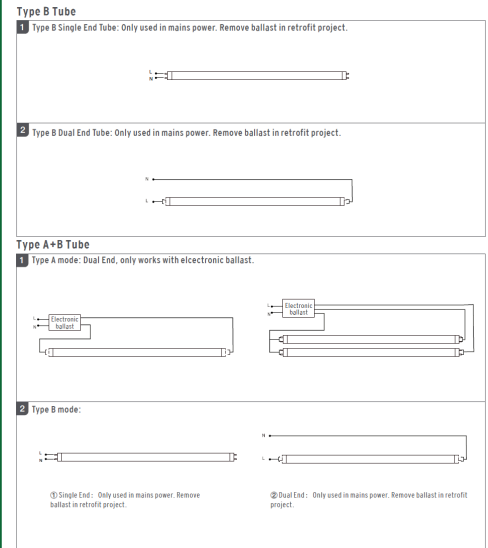

WIRING DIAGRAM:

Other Models: T8-EZX-PRO-4FT-12W-F (Frosted Model)