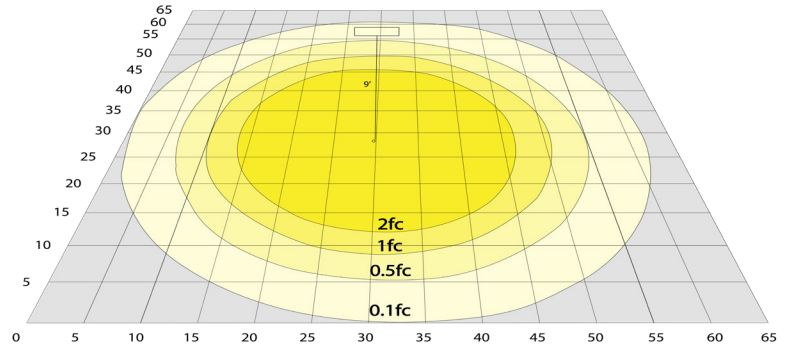

BUG Rating: B3-U3-G1

Area 65'x 65' Mounting Height: 9'

Other Views:

Close-up View

Side View

Back View

Performance Table: T8-EZX-PRO-4FT-12W-C

MODEL NO.	Wattage	Voltage	Lumens	Color Temp.	BUG Rating	LPW
T8-EZX-PRO-4FT-12W-40K-C	12W	120-277V	1560LM	4000K	B3-U3-G1	130
T8-EZX-PRO-4FT-12W-50K-C	12W	120-277V	1560LM	5000K	B3-U3-G1	130